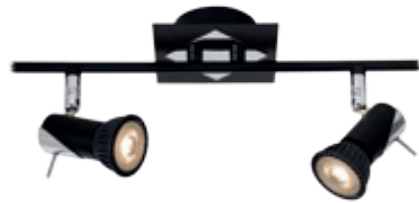

Spot RANGE **BRACKX**
12910/05/30

- 1x5W/GU10/ETI SMD LED/3000K/320lm/incl.
- H: 13cm/W: 10cm/L: 10cm
- Black
- Chrome
- Spare bulb: 49006/05/30

12910/10/30

- 2x5W/GU10/ETI SMD LED/3000K/2x320lm/incl.
- H: 13cm/W: 10cm/L: 10cm
- Black
- Chrome
- Spare bulb: 49006/05/30

12910/19/30

- 4x5W/GU10/ETI SMD LED/3000K/4x320lm/incl.
- H: 16,5cm/W: 12cm/L: 64cm
- Black
- Chrome
- Spare bulb: 49006/05/30

12910/20/30

- 4x5W/GU10/ETI SMD LED/3000K/4x320lm/incl.
- H: 13cm/W: 23cm/L: 23cm
- Black
- Chrome
- Spare bulb: 49006/05/30

Spot **RIDE**
26956/21/30

- 1x5W/GU10/ETI SMD LED/3000K/320lm/incl.
- Ø: 10cm/H: 15cm
- Black
- Metal

26956/21/31

- 1x5W/GU10/ETI SMD LED/3000K/320lm/incl.
- Ø: 10cm/H: 15cm
- White
- Metal

26956/22/30

- 2x5W/GU10/ETI SMD LED/3000K/2x320lm/incl.
- H: 15cm/W: 11cm/L: 35cm
- Black
- Metal